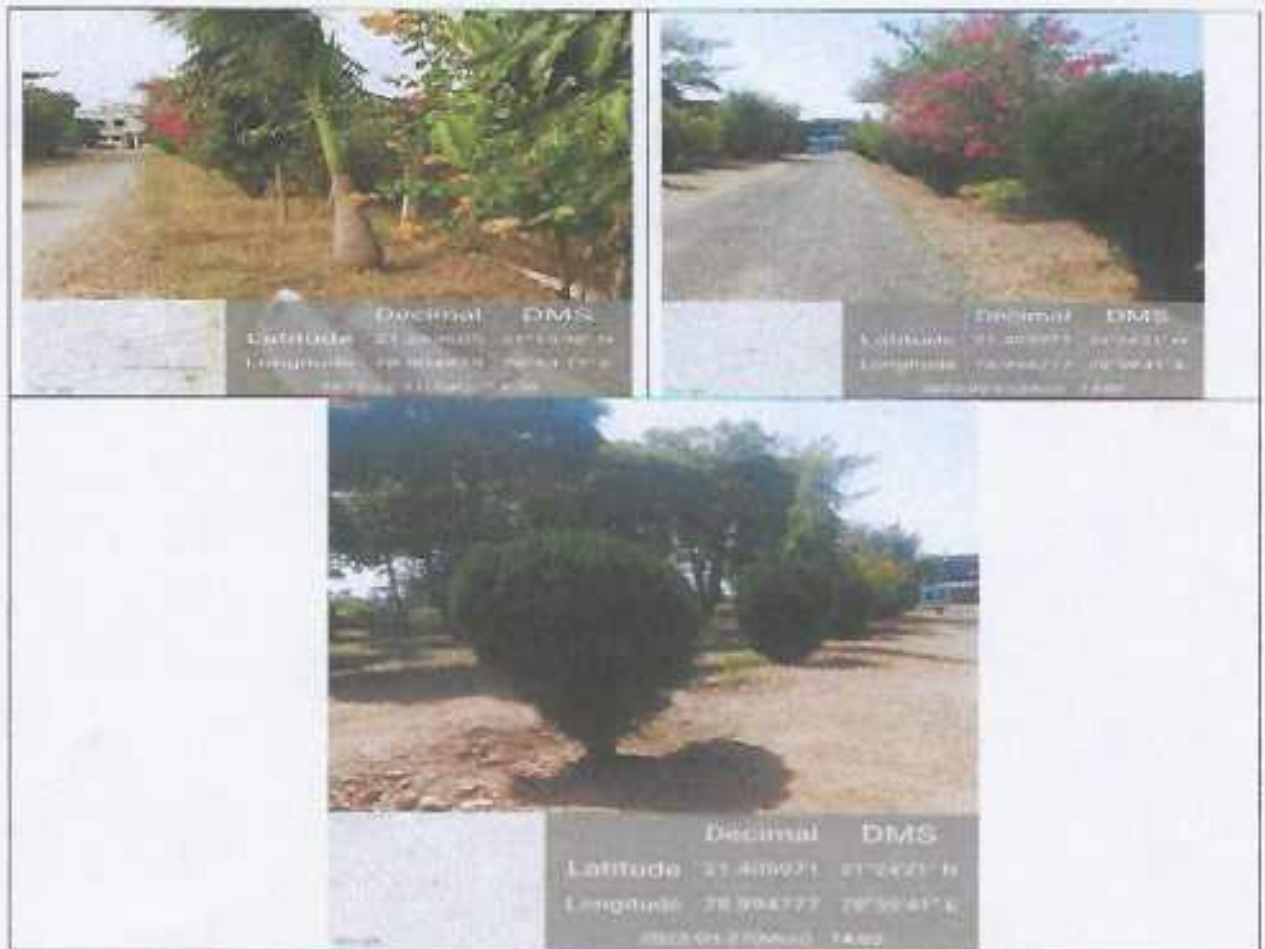

Green campus initiatives

Landscape