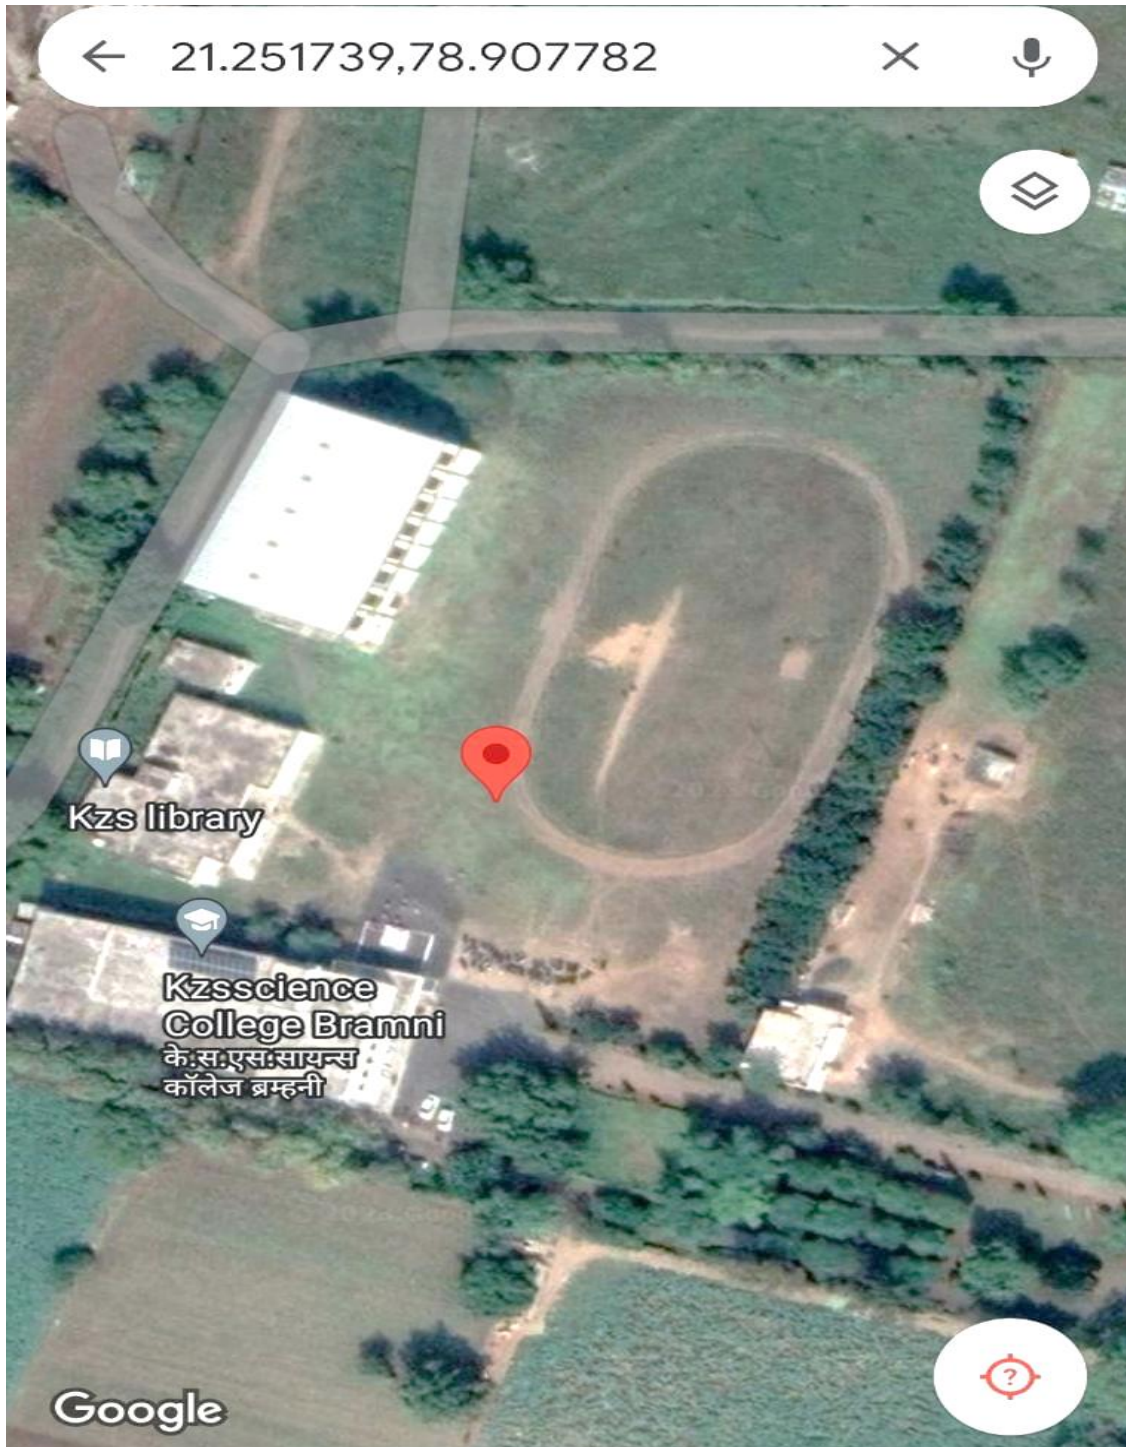

SPORTS and PLAYGROUND