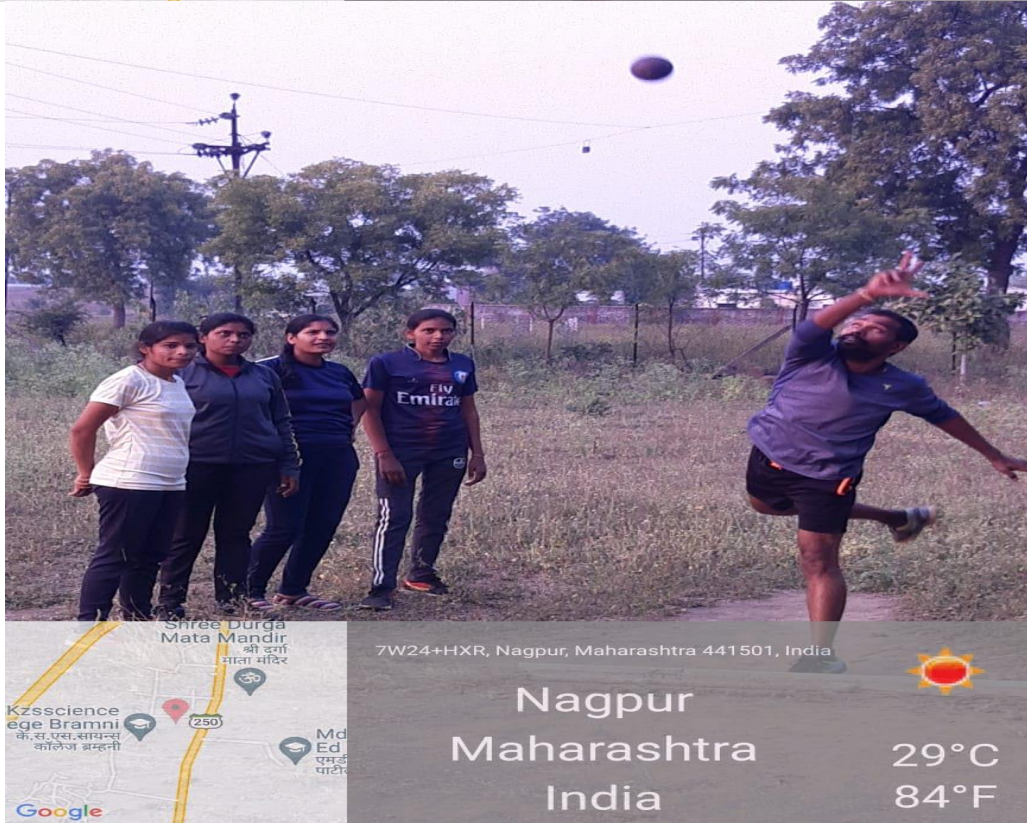

Indoor Stadium

Gym

Musical Motivation Show of Mr. Kailash Tankar (Retd Police Officer) on 23/03/2022 in the Seminar Hall

National Science Day Celebration on 28th Feb. 2022 in the Seminar Hall

SPORTS and PLAYGROUND